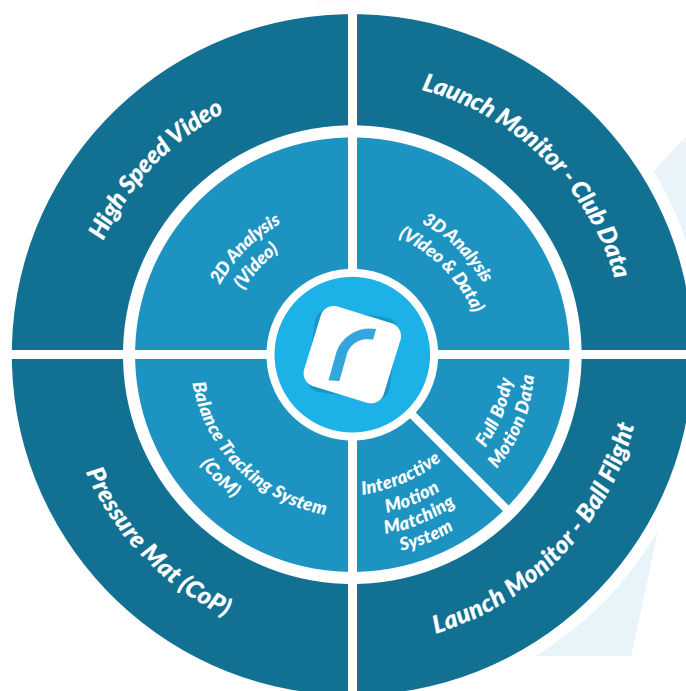

# HUMAN MOTION ANALYSIS & DATA MANAGEMENT SYSTEM

## **SWINGURU BENEFITS:**

***All-In-One Solution • Markerless & Wireless • Portable & Ease To Use • Sensible Investment / Affordable • Latest & Greatest Technology***

On top of the core features provided by Swinguru (2D, 3D, Center Of Mass) we integrated with external devices providing High Speed 2D Video, Ball Flight from launch monitor and Center Of Pressure from pressure mat.

Once your training session is over, you can store and access your lessons, videos, statistics, customized content and track your improvements in the easiest possible way wherever you are whenever you want through our online Player Performance Center called the Swinguru Academy. It will automatically adapt to your preferred device, whether it is a smartphone, laptop or tablet.